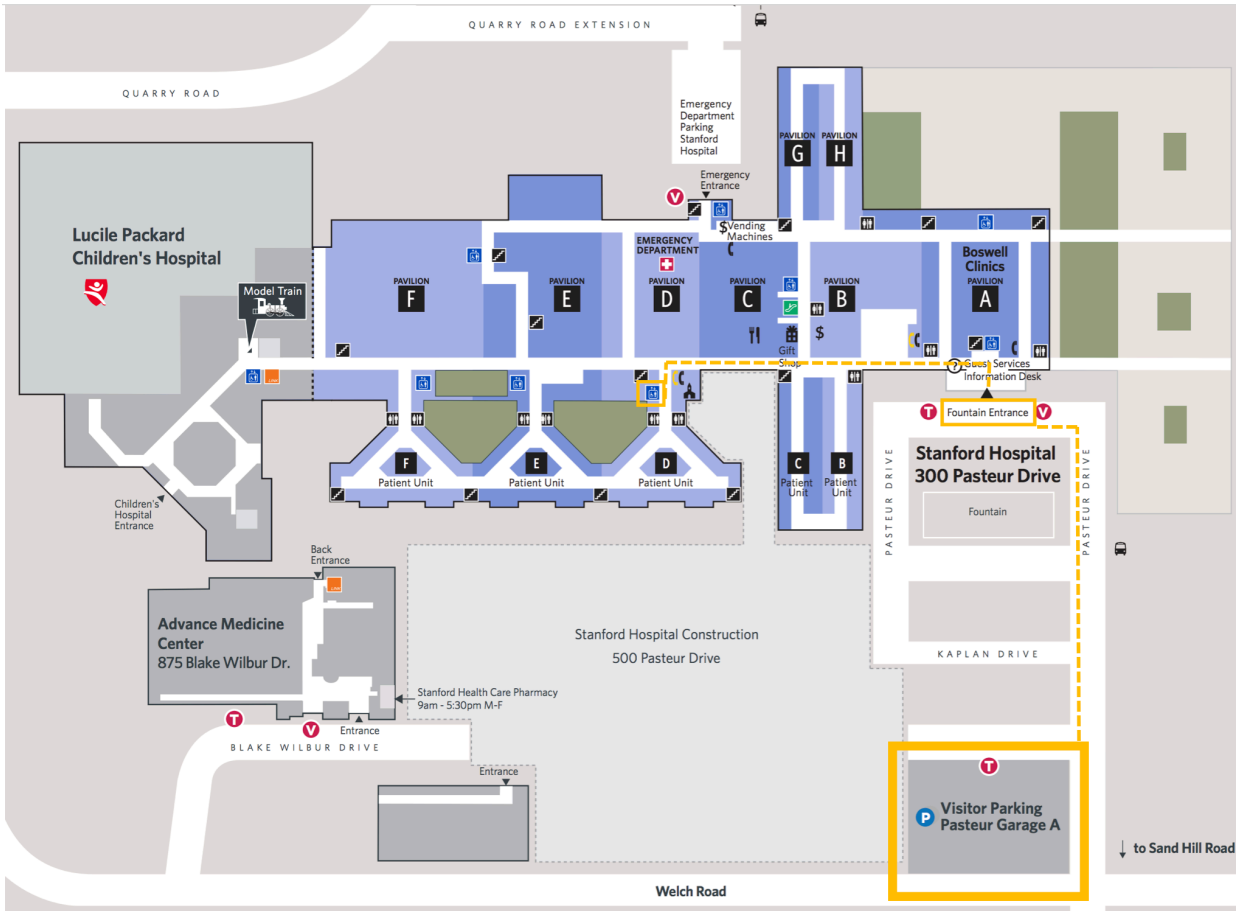

**Directions to the Linda Meier Boardroom H3210  
Stanford Hospital  
300 Pasteur Drive, Stanford, CA**

Self Parking is available at the Pasteur Garage, located at 200 Pasteur Drive. The first hour is free and between \$1 and \$2 for each additional hour.

From the garage, walk past the fountains toward the main entrance of the hospital. Enter through main hospital doors (aka the “Fountain Entrance”).

Immediately after entering the hospital, turn left down the main hallway and follow the signs to the D elevators. Take the “Public Elevator D” to the third floor.

Once you step out of the elevator, turn right and follow signs towards Pavilions A, B, C.

The Linda Meier Boardroom will be just a short walk down the main hallway be on your left. The door will have a large “C33 Conference Room and Command Center” sign on it. The “Linda Meier Boardroom” sign is in smaller font on a placard next to the door.

If you have trouble finding it the room, look for the sign noting “C32 Stanford Health Care Administration” hanging from the ceiling. The Linda Meier Boardroom will be immediately next door to C32.

Still can't find it? Call Lara directly at 650-690-5468 for additional assistance.